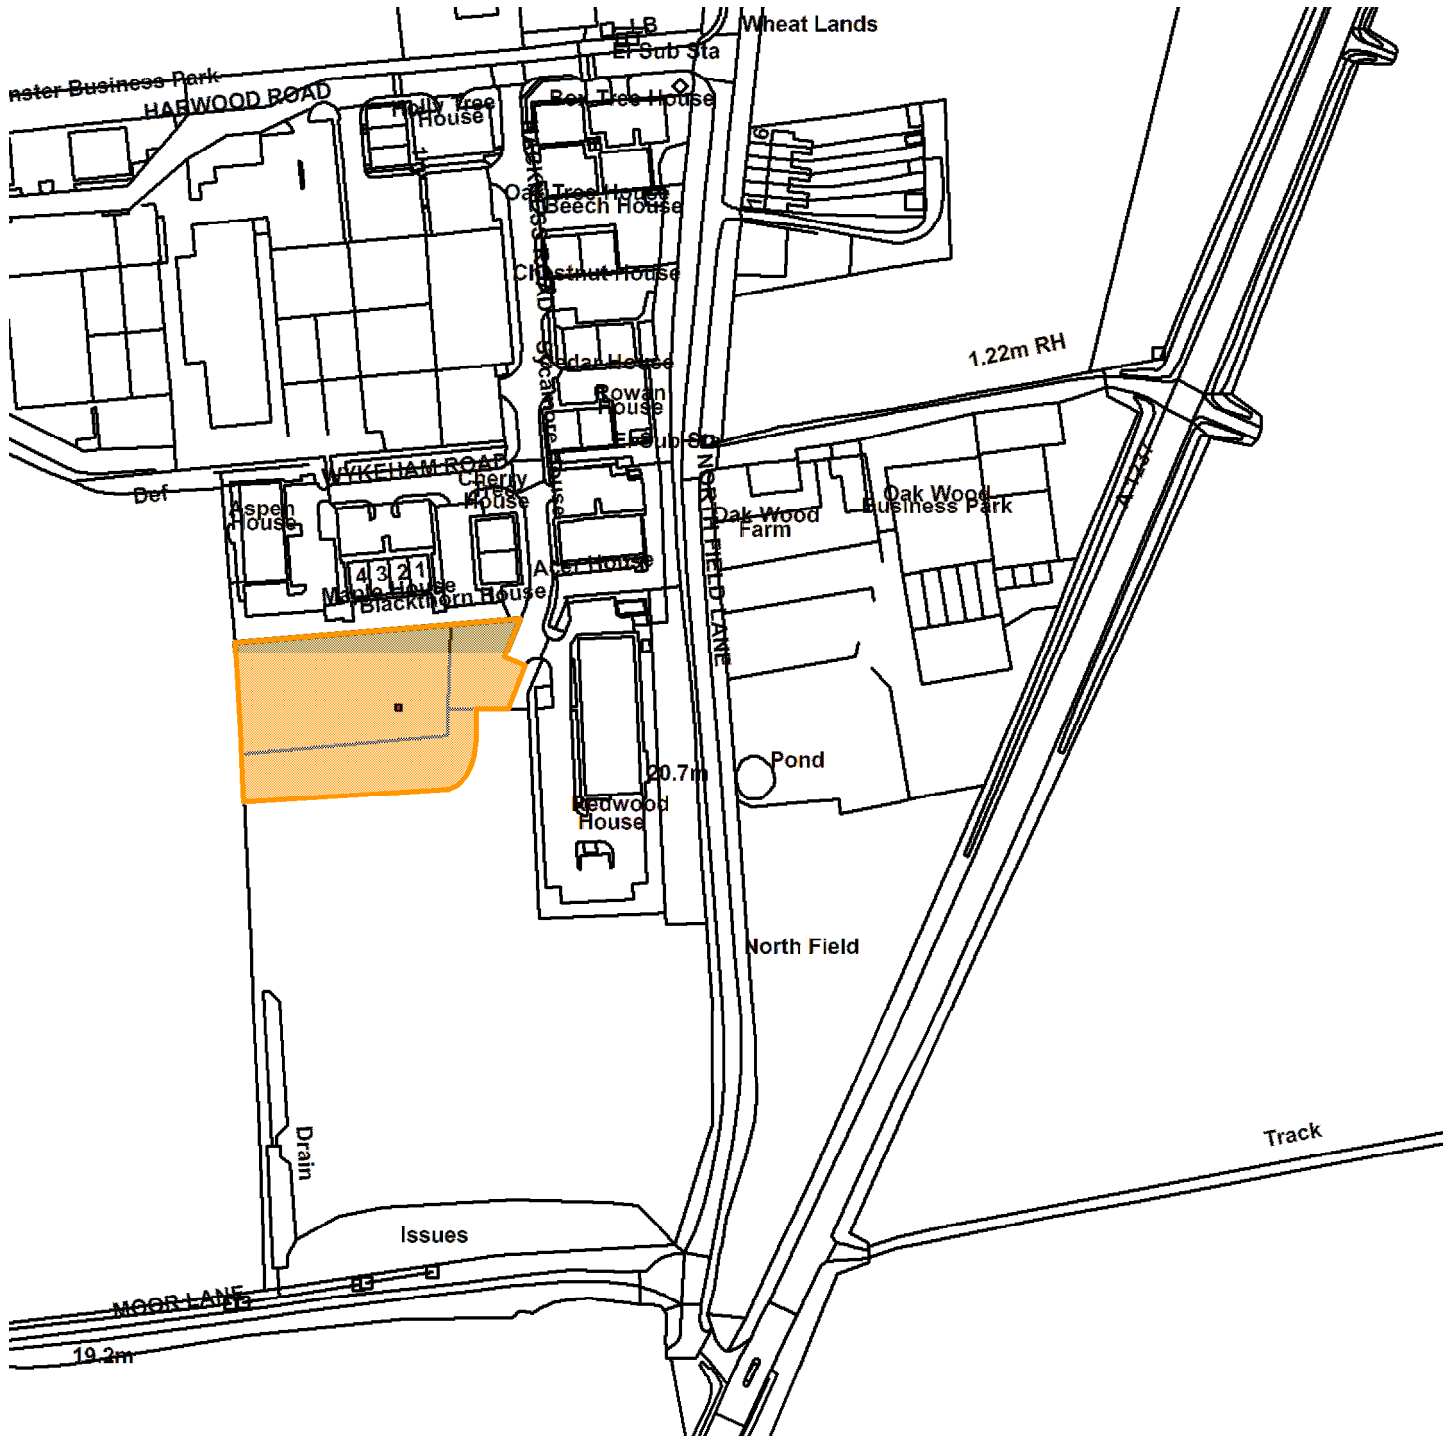

18/02919/FULM

Land to West of Redwood House Northminster Business Park Upper Poppleton

Scale : 1:2527

Reproduced from the Ordnance Survey map with the permission of the Controller of Her Majesty's Stationery Office © Crown Copyright 2000.

Unauthorised reproduction infringes Crown Copyright and may lead to prosecution or civil proceedings.

Organisation	City of York Council
Department	Economy & Place
Comments	Site Location Plan
Date	09 April 2019
SLA Number	